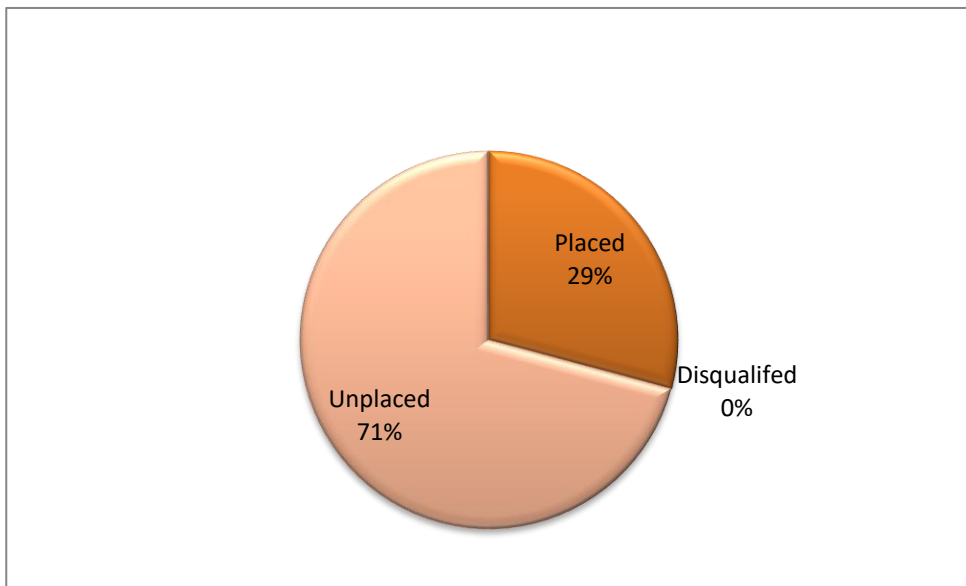

MCA 2015-2018 Batch Placement Details

Sr .No	Particulars	Frequency	Percentage
1	Placed	7	13
2	Disqualified	0	0
3	Unplaced	17	31
4	Total	24	44