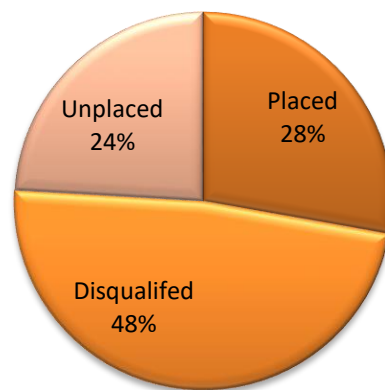

MBA 2017-2019 Batch Placement Details

Sr No.	Particulars	Frequency
1	Placed	12
2	Self Placed	0
3	Self employed	3
4	Fail	6
5	Not Interested	0
6	Pending	13
7	Debarred	20
8	Total Students	54

Sr .No	Particulars	Frequency	Percentage
1	Placed	15	28
2	Disqualified	26	48
3	Unplaced	13	24
4	Total	54	100

MBA 2017-2019 Batch Placement Details