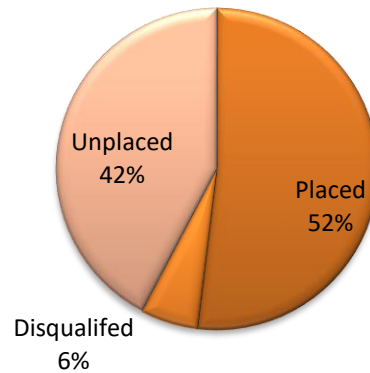

MBA 2016-2018 Batch Placement Details

Sr No.	Particulars	Frequency
1	Placed	10
2	Self Placed	4
3	Self employed	6
4	Fail	3
5	Not Interested	5
6	Pending	22
7	Debarred	2
8	Total Students	52

Sr .No	Particulars	Frequency	Percentage
1	Placed	27	52
2	Disqualified	3	6
3	Unplaced	22	42
4	Total	52	100

MBA 2016-2018 Batch Placement Details

MBA 2017-2019 Batch Placement Details

Sr No.	Particulars	Frequency
1	Placed	12
2	Self Placed	0
3	Self employed	3
4	Fail	6
5	Not Interested	0
6	Pending	13
7	Debarred	20
8	Total Students	54